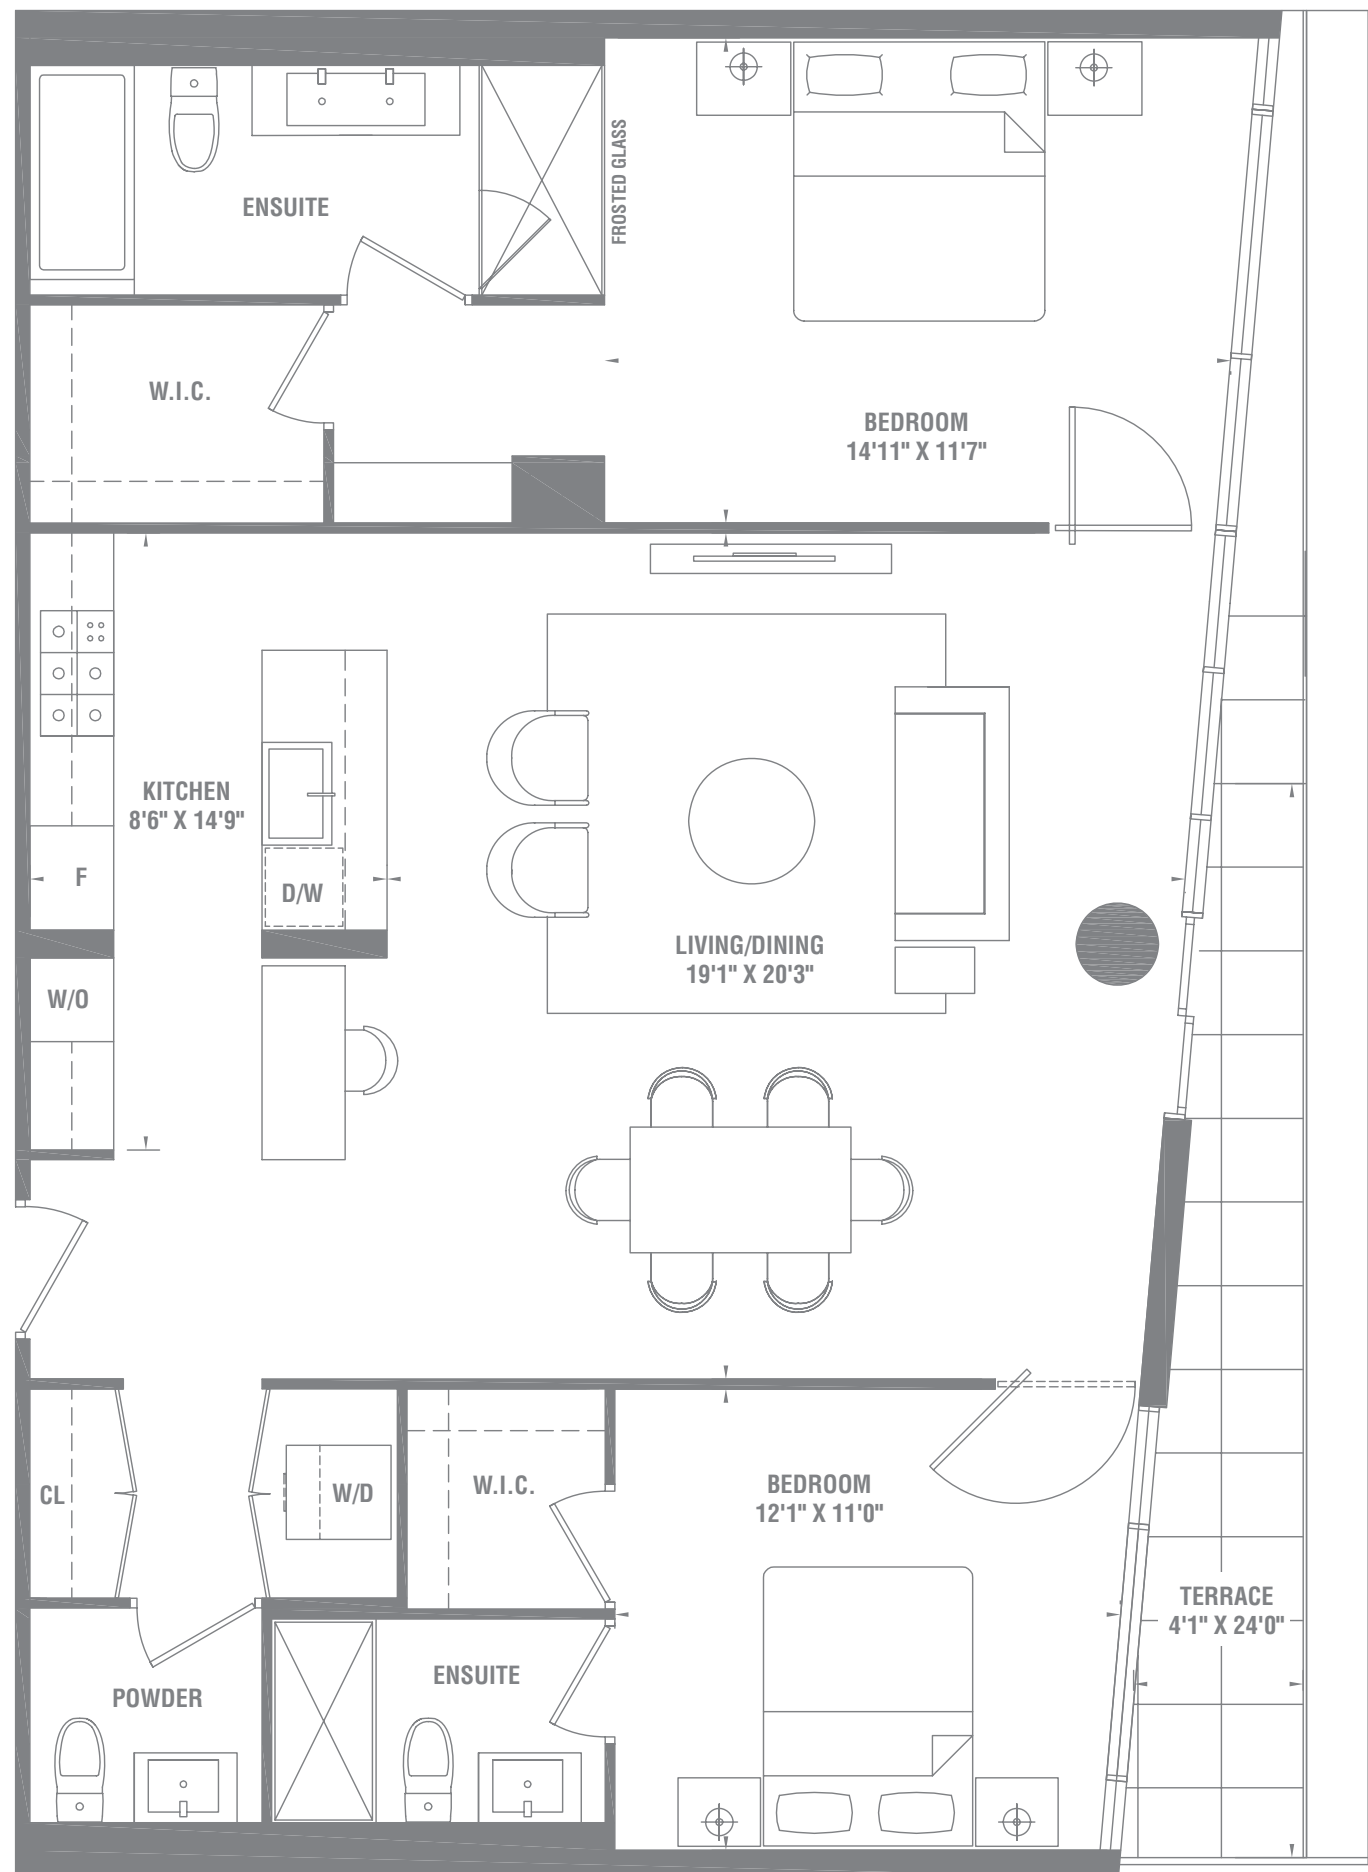

2 BEDROOM

PH-25 1242 SQ. FT.

SUITE AREA: 1242 SQ. FT. • TERRACE AREA: 96 SQ. FT.*
 TOTAL AREA: 1338 SQ. FT.

11TH FLOOR

LAKE ONTARIO

Materials, specifications and floor plans are subject to change without notice. All floor plans are approximate dimensions. Actual usable floor space may vary from the stated floor area. E. & O.E. *Balcony sizes and placement vary depending upon exact location in building.