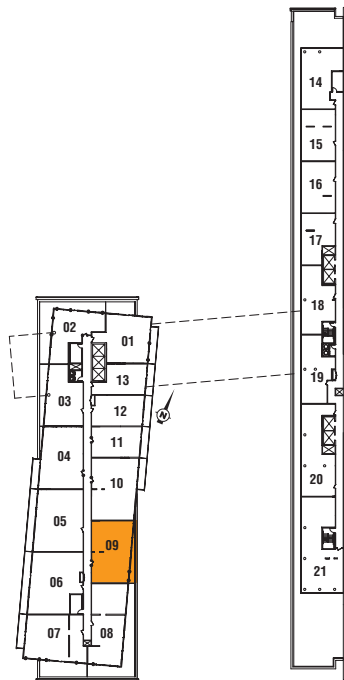

2 BEDROOM

PH-25 1242 SQ. FT.

SUITE AREA: 1242 SQ. FT. • TERRACE AREA: 96 SQ. FT.*
 TOTAL AREA: 1338 SQ. FT.

11TH FLOOR

LAKE ONTARIO

Materials, specifications and floor plans are subject to change without notice. All floor plans are approximate dimensions. Actual usable floor space may vary from the stated floor area. E. & O.E. *Balcony sizes and placement vary depending upon exact location in building.